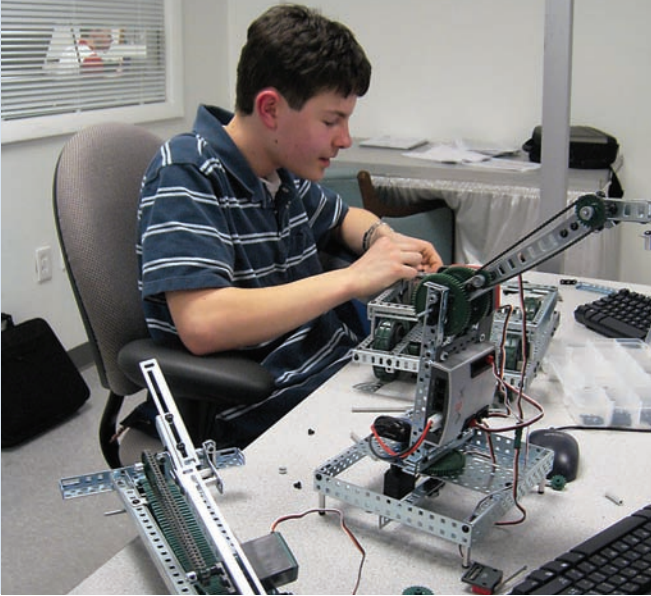

# REC Semester 2 Packages

Advance your students with the gold standard of robotics curriculum!

Built on the power of LearnMate™, intelitek's e-learning platform, **REC™** delivers comprehensive, standards-based instruction via hands-on activities and compelling online curriculum, all centered on three core features:

- **LearnMate** curriculum with optional classroom management system (LMS)
- **easyC®** programming software
- **Vex™** Starter Kit with required accessories

**LearnMate**

**Students exposed to robotics curriculum are more likely to:**

- *become excited about learning*
- *graduate to college programs*
- *become well-rounded young adults*
- *acquire teamwork and leadership skills*

**Intelitek's Robotics Engineering Curriculum (REC)** launched in 2007 as the most successful curriculum ever released in intelitek's 25 years of technology education solutions. The REC program is famous for combining **science, technology, engineering and mathematics (STEM)** in an engaging environment for students worldwide!